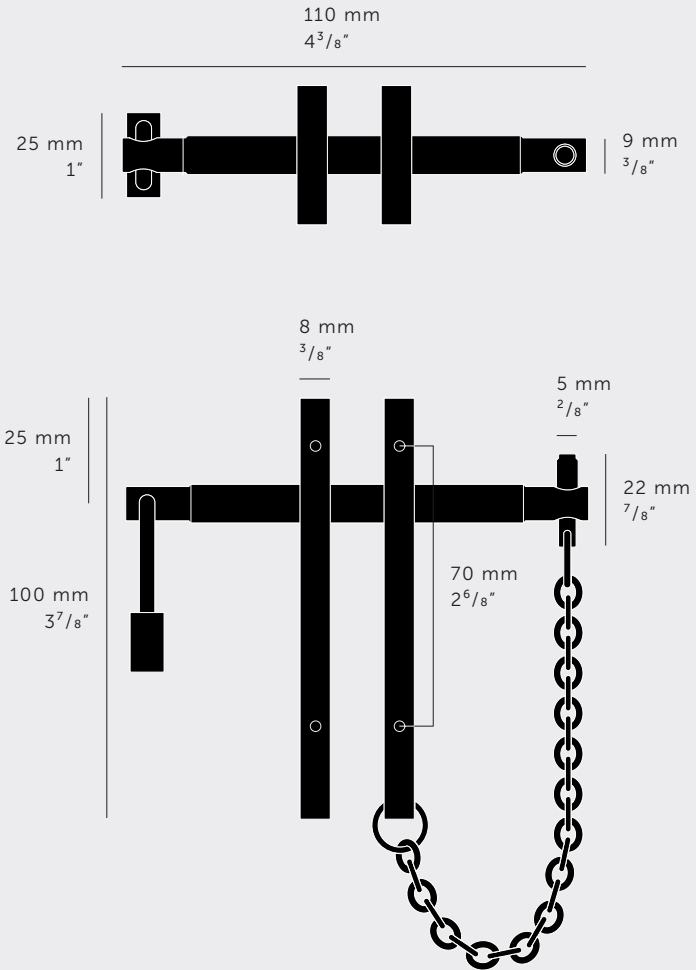

## PRECIOUS BAR

[ type. **HARDWARE.** ]

[ knurl. **LINEAR.** ]

[ detail. **PADLOCK + CHAIN.** ]

A precious bar, consisting of two vertical solid metal pulls and a horizontal fixing bar, featuring our signature linear knurl pattern. The fixing bar comes complete with steel chain and a 'B+P' branded steel padlock, should you want to secure your precious belongings.

[ finish. **BRASS.** ]

[ finish. **BURNT STEEL.** ]

[ type. **HARDWARE.** ]

[ info. **MEASUREMENTS.** ]

[ info. **SPECIFICATIONS.** ]

1 solid metal precious bar,  
consisting of:

2 vertical plate pulls

1 horizontal fixing bar

1 padlock

Rear fixing

Fits doors of:

Max 20mm or 25/32\*\*

\*For thicker doors you will need  
to source longer M4 screws

[ info. **FINISH & SKU NUMBERS.** ]

[ finish. ]

[ UK. ]