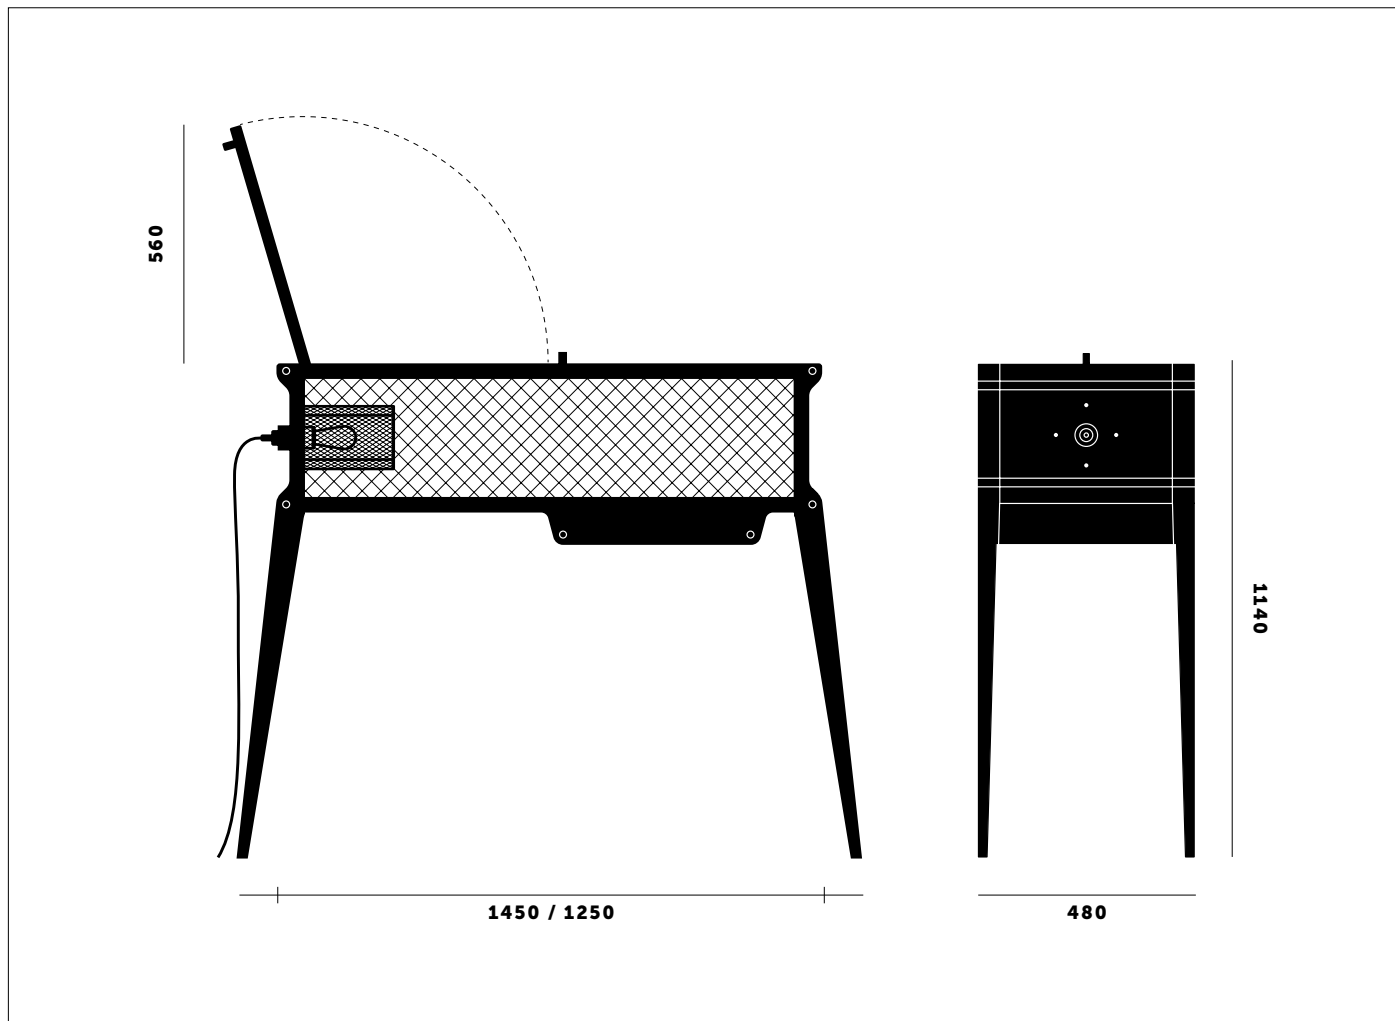

BUSTER + PUNCH

THE ROCKSTAR BAR

TECH SPEC

THE ROCKSTAR BAR

Everyone knows a good Rockstar steals the show and ours is no different. Our stunning whisky bar is handmade in the UK from solid American Walnut with a quilted back panel in sumptuous grey berry silk.

To the side sits a knurled brass light fitting with a snake's heat cage for protection. The bar is then finished with custom brass buttons and our signature knurled brass furniture handles.

busterandpunch.com
info@busterandpunch.com

BUSTER + PUNCH

THE ROCKSTAR BAR

<p>FINISH</p>	<p>SKU</p>
<p> American Walnut / Grey Berry Silk / Brass / UK wall plug</p>	<p>UK-RS-WA-BR-GBS-A</p>
<p> American Walnut / Grey Berry Silk / Brass / EU wall plug</p>	<p>EU-RS-WA-BR-GBS-A</p>
<p> American Walnut / Grey Berry Silk / Brass / AUZ wall plug</p>	<p>AUZ-RS-WA-BR-GBS-A</p>
<p>CARE INSTRUCTIONS:</p>	<p>SPECIFICATIONS:</p>
<p>American walnut: We recommend using a soft cloth to wipe the surface. If necessary use a delicate cleaning agent that is recommended for wooden surfaces. Do not use agents containing ammonia, alcohol, bleach or substances with abrasive properties. If by accident something spills, immediately wipe clean to avoid stains. Brass: Wipe with damp cloth with no loose hairs, avoid using any chemicals. Please note all finishes are prone to aging.</p>	<p>E27 screw fitting 200-240V IP20 Maximum 40W bulb 4W bulb included</p>