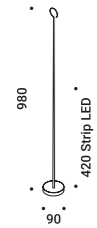

Table-Floor / Indirect / Indoor

Material ABS - Carbon fiber - Metal
Finish .04 Matt Black

Note Table luminaire. Touch ON/OFF and adjustment. Black cable. *Apparecchio illuminante da tavolo. ON/OFF e regolazione touch. Cavo nero.*