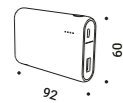

Not included

Matt Black

Input 110-240V - 50/60Hz
Output 5V DC - 2A - 10W - IP20

1Z0000088

Other accessories / Altri accessori

USB to USB-C cable / Cavo da USB a USB-C

Included

Matt Black

Length 1 m

1Z0000132

Power bank

Not included

10000mAh/36Wh
Output 5V DC
Battery life 10 hours

1A1990000.00.00

The sizes are expressed in millimeters.