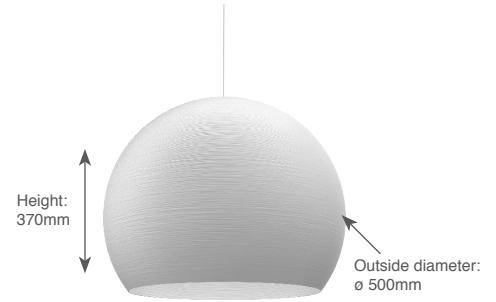

Globe 500 Textured

Technical Datasheet

DOXIS
LIGHTING FACTORY

General specs

Type	Suspended
Material	Aluminium
Lamp	COB LED / GU10
Dimmable	LED: Yes GU10: Lightsource dependant

IP20 960°C

Suspension cables + power supply max. 2100mm

Features:
Available with 3 Titan LEDs or 3 x GU10 socket

Globe 500 Textured		Lightsource	Light output	LED efficacy	Power	Power supply	Beam angle	CRI	CCT	SDCM	Life L70B50
	Art. nr.		lm	lm/W	W		°	Ra	K		Hrs
3x GU10	127.05.01	3x GU10 (not incl.)	-	-	3x max. 35W	230V AC	-	-	-	-	-
3x Titan	127.2600.24.927.xx	3x Titan (incl.)	2730	98	3x 9.3W	Driver non dim. (incl.)	40	>90	2700	3	50000
	127.2600.25.927.xx	3x Titan (incl.)	2730	98	3x 9.3W	Driver 1-10V dim. (incl.)	40	>90	2700	3	50000
	127.2600.26.927.xx	3x Titan (incl.)	2730	98	3x 9.3W	Driver DALI dim. (incl.)	40	>90	2700	3	50000
	127.2600.27.927.xx	3x Titan (incl.)	2730	98	3x 9.3W	3x Driver Mains dim. (incl.)	40	>90	2700	3	50000
	127.2600.29.927.xx	3x Titan (incl.)	2730	98	3x 9.3W	Driver Push dim. (incl.)	40	>90	2700	3	50000