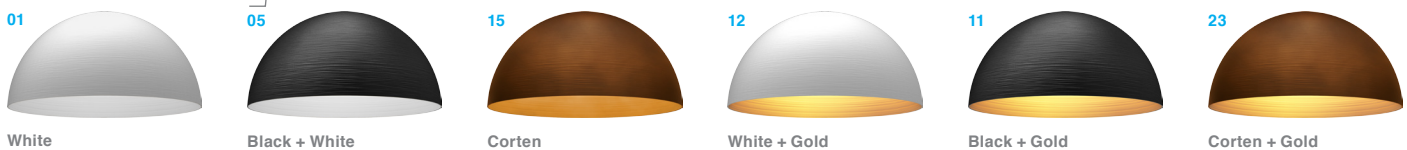

Features:

Available with 3 Titan LEDs or 3 x GU10 socket

Dome 720 Textured		Lightsource	Light output	LED efficacy	Power	Power supply	Beam angle	CRI	CCT	SDCM	Life L70B50
Art. nr.			lm	lm/W	W		°	Ra	K		Hrs
3x GU10	108.05.01	3x GU10 (not incl.)	-	-	3x max. 35W	230V AC	-	-	-	-	-
3x Titan	108.2600.24.927.xx	3x Titan (incl.)	2730	98	3x 9.3W	Driver non dim. (incl.)	40	>90	2700	3	50000
	108.2600.25.927.xx	3x Titan (incl.)	2730	98	3x 9.3W	Driver 1-10V dim. (incl.)	40	>90	2700	3	50000
	108.2600.26.927.xx	3x Titan (incl.)	2730	98	3x 9.3W	Driver DALI dim. (incl.)	40	>90	2700	3	50000
	108.2600.27.927.xx	3x Titan (incl.)	2730	98	3x 9.3W	3x Driver Mains dim. (incl.)	40	>90	2700	3	50000
	108.2600.29.927.xx	3x Titan (incl.)	2730	98	3x 9.3W	Driver Push dim. (incl.)	40	>90	2700	3	50000

Available colors: 0000.00.0000.00.xx
Other RAL colors on request!!