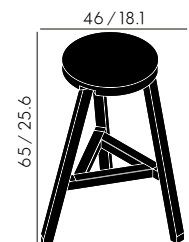

Cleaning instructions: Clean with a soft damp cloth. No abrasive agents