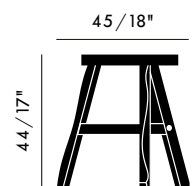

Cleaning instructions: Clean with a soft damp cloth. No abrasive agents. Fluoro paint is a less stable paint when left in direct sunlight, colour may fade.