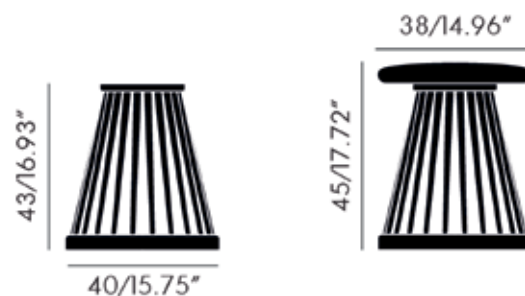

Process	The Fan family is formed from machined wood spindles of black stained Birch or natural Oak.	
Year of Design	2013	
Material	Birch, Oak, Leather	
Product Code	Fan Stool Black/Black Fan Stool Black/Natural	FAP01BL-AM FAP01BL-BM
Type	Stool	
Colour	● Black ● Natural	
Cleaning Instructions	Clean with a soft dry cloth only. Do not use polishing agents, water or abrasive materials when cleaning. Clean leather with a clean damp cloth, wipe away any excess residue.	

	Packaging (m)	H	W	D
	Seat Pad	0.05	0.44	0.47
	Base	0.46	0.43	0.43
	Weight (kg)			
	FAP01BL-AM FAP01BL-BM	3.8 3.8		
Dimensions (cm/in)				
	Seat Pad	H 2.0cm / 0.79in W 38.0cm / 14.96in		
	Base	Ø 40cm / 15.75in H 43cm / 16.93in