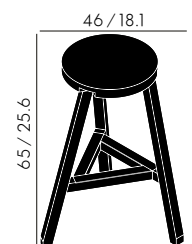

Cleaning instructions: Clean with a soft damp cloth. No abrasive agents