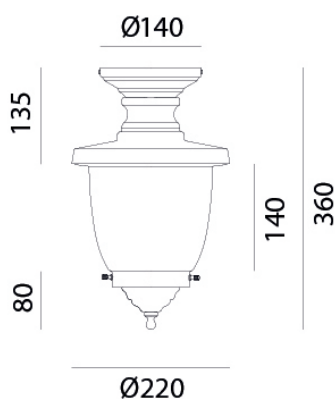

Il Fanale Group

Via Bredariol Olivo 15, San Biagio Di Callalta - Treviso - Italy

Telefono +39 0422 895200 - fax +39 0422 895110 - www.ilfanale.com - info@ilfanale.com