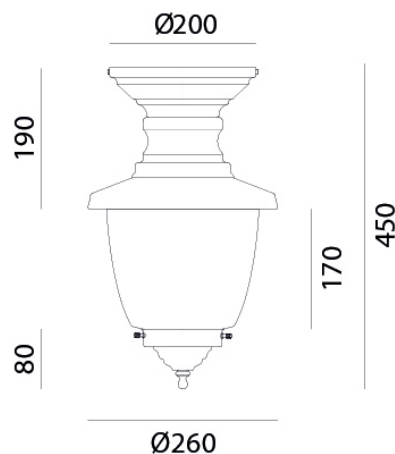

Il Fanale Group

Via Bredariol Olivo 15, San Biagio Di Callalta - Treviso - Italy

Telefono +39 0422 895200 - fax +39 0422 895110 - www.ilfanale.com - info@ilfanale.com