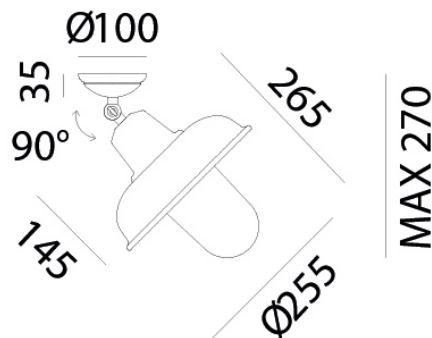

IL FANALE

rev. 25-07-2016

IP44 CE  

CONTRADA - 243.03.ORB

Indoor ceiling lamp made of brass and copper Contrada

CHARACTERISTICS

TYOPOLOGY	Ceiling lamp
CATEGORY	Outdoor lamps

FINISHES

FRAME	Brass / Brass
SHADE	Rame
OPTICS	White Glass

ELETRICAL CHARACTERISTICS

SOCKET	E27
POWER	1 x MAX 57W HES
ENERGY CLASS	A++/E
INPUT	240V
POWER SUPPLY	No

CUSTOMIZATIONS

COLOUR	No
STRUCTURE	No

Il Fanale Group