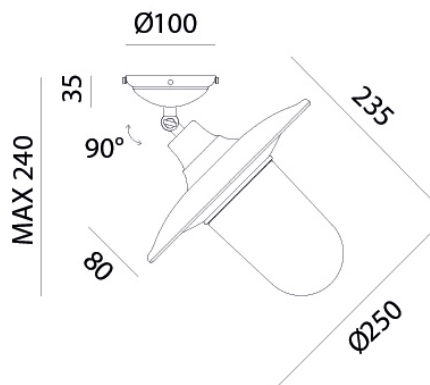

IL FANALE

rev. 25-07-2016

BARCHESSA - 220.12.ORB

Outdoor ceiling lamp made of brass and copper Barchessa

CHARACTERISTICS

TIPOLOGY	Ceiling lamp
CATEGORY	Outdoor lamps

FINISHES

FRAME	Brass / Brass
SHADE	Rame
OPTICS	White Glass

ELETRICAL CHARACTERISTICS

SOCKET	E27
POWER	1 x MAX 57W HES
ENERGY CLASS	A++/E
INPUT	240V
POWER SUPPLY	No

CUSTOMIZATIONS

COLOUR	No
STRUCTURE	No

IP44 CE  

Il Fanale Group

Via Bredariol Olivo 15, San Biagio Di Callalta - Treviso - Italy