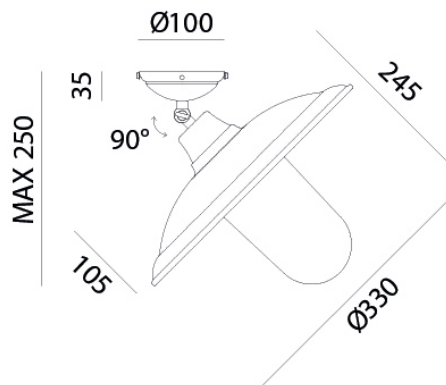

Il Fanale Group

Via Bredariol Olivo 15, San Biagio Di Callalta - Treviso - Italy

Telefono +39 0422 895200 - fax +39 0422 895110 - www.ilfanale.com - info@ilfanale.com